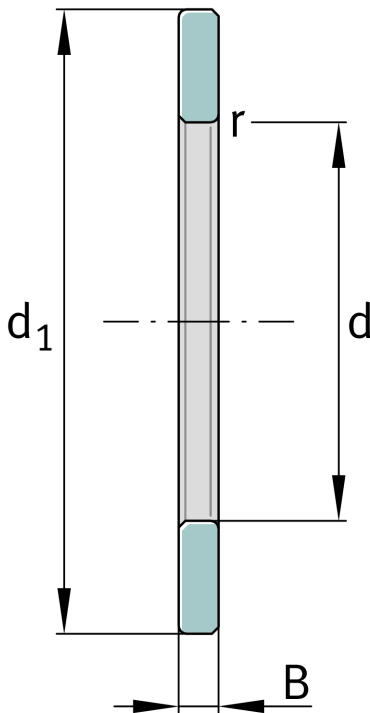

**WS81108**

Shaft locating washer

Schaeffler ID:
0000252830000Axial cylindrical roller bearings 811, single
direction, comprising K811, GS, WS

Technical information

**Main Dimensions & Performance Data**

d	40 mm	Bore diameter
d ₁	60 mm	Lip diameter shaft washer
B	3,5 mm	Height shaft washer
	40 g	Weight

Mounting dimensions

r _{min}	0,6 mm	minimum chamfer dimension
------------------	--------	---------------------------